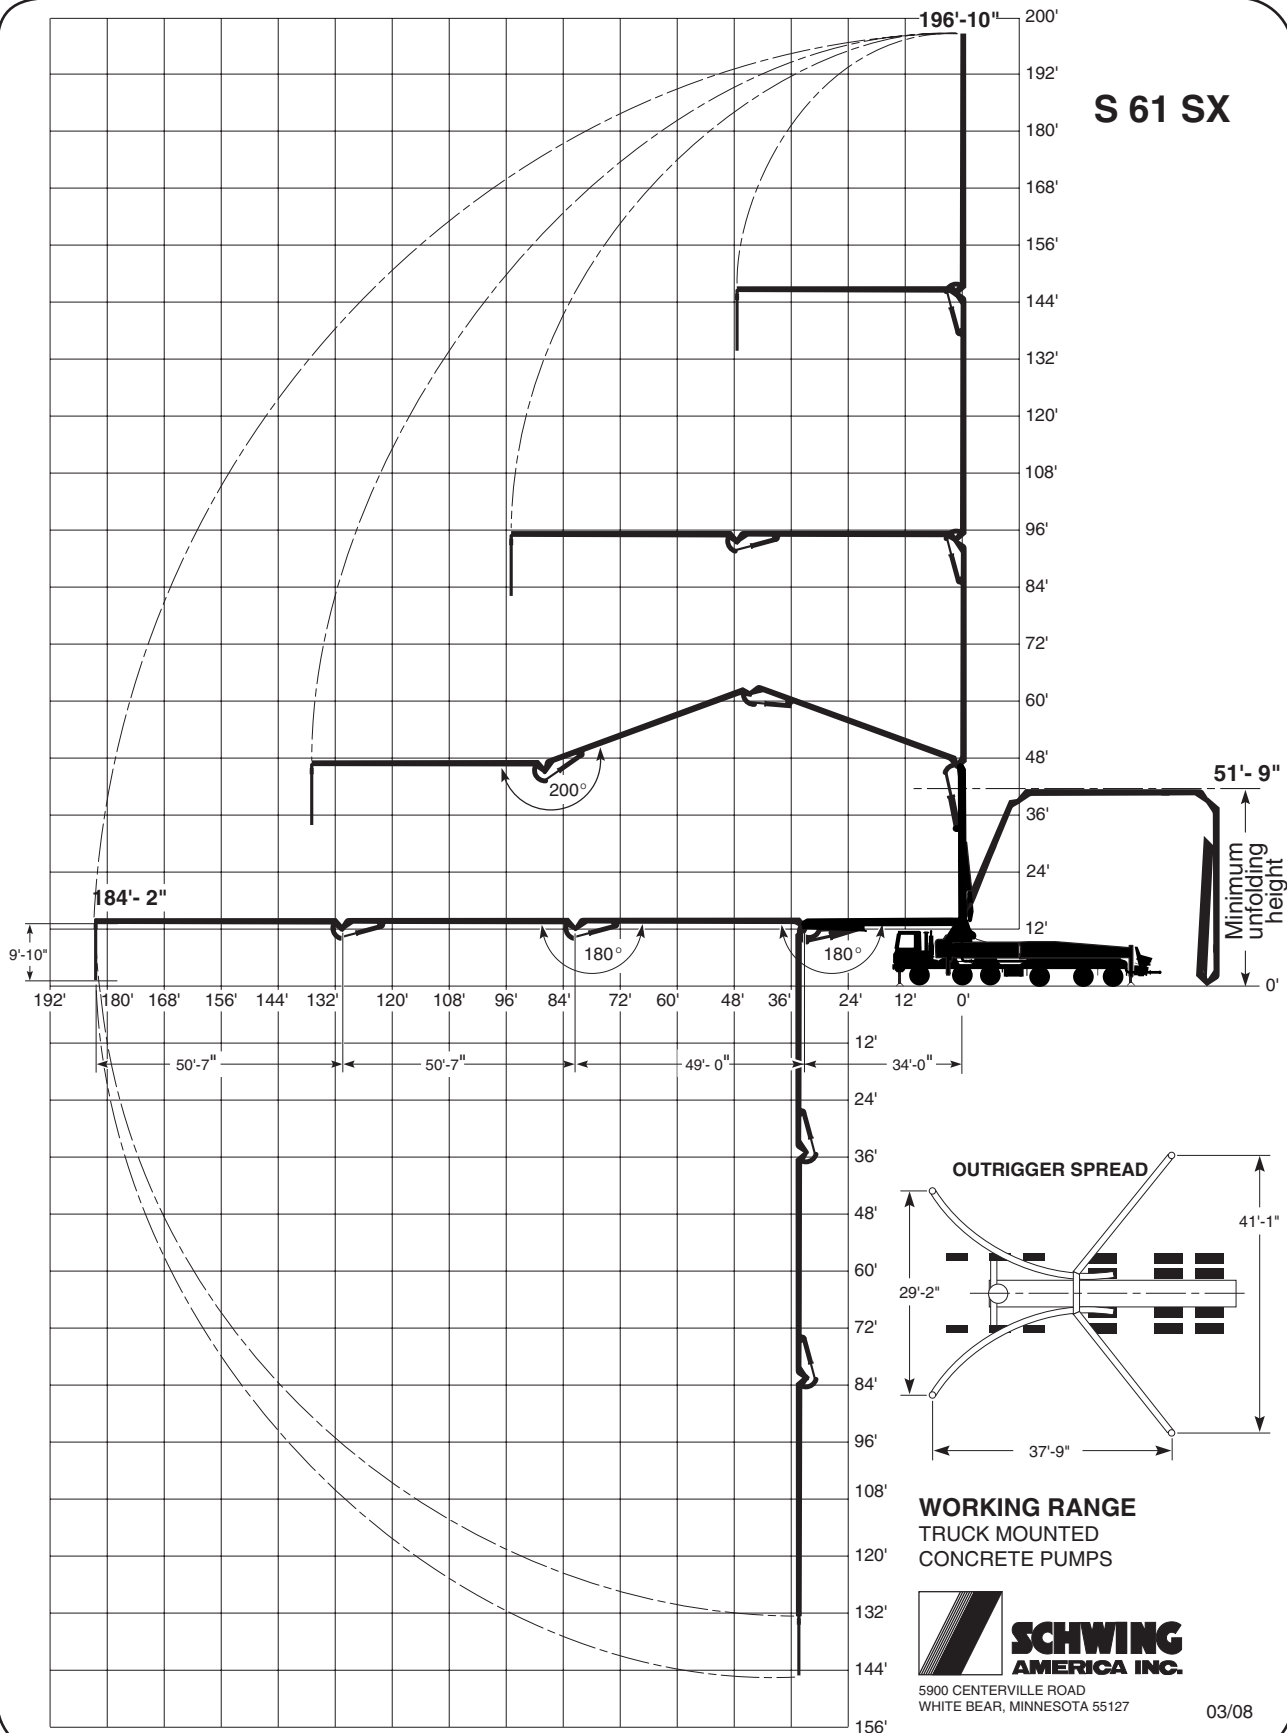

S 61 SX

WORKING RANGE
TRUCK MOUNTED
CONCRETE PUMPS

03/08